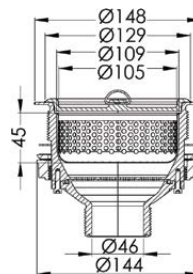

Cast Stainless Steel Sink Waste Arrestor (suits 127mm outlet)

SCRAP-S (304 GRADE)

SCRAP-S316 (316 GRADE)

SCRAP-S-P-316 (PLUG ONLY)

SCRAP-S-B-316 (BASKET ONLY)

- Available in 304 or 316 grade stainless steel
- Cast stainless construction
- 50mm MI BSP Connection
- Includes fixed strainer, removable basket and plug
- 4mm diameter strainer holes
- Suitable for use with SCRAP-V and SCRAP-V316 shut off valves

Top

Bottom

Side

Cross Section

SCRAP-S-B-316

SCRAP-S-P-316