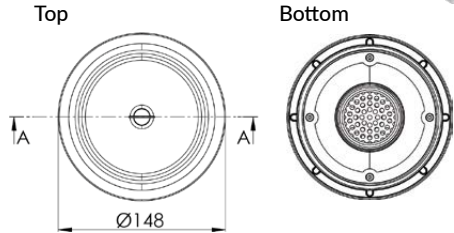

Cast Stainless Steel Sink Waste Arrestor (suits 127mm outlet)

SCRAP-S (304 GRADE)

SCRAP-S316 (316 GRADE)

SCRAP-S-P-316 (PLUG ONLY)

SCRAP-S-B-316 (BASKET ONLY)

- Available in 304 or 316 grade stainless steel
- Cast stainless construction
- 50mm MI BSP Connection
- Includes fixed strainer, removable basket and plug
- 4mm diameter strainer holes
- Suitable for use with SCRAP-V and SCRAP-V316 shut off valves

Top

Bottom

Side

Cross Section

SCRAP-S-B-316

SCRAP-S-P-316