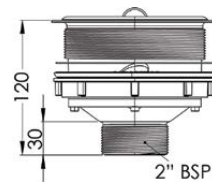

Cast Stainless Steel Sink Waste Arrestor (suits 127mm outlet)

SCRAP-S (304 GRADE)

SCRAP-S316 (316 GRADE)

SCRAP-S-P-316 (PLUG ONLY)

SCRAP-S-B-316 (BASKET ONLY)

- Available in 304 or 316 grade stainless steel
- Cast stainless construction
- 50mm MI BSP Connection
- Includes fixed strainer, removable basket and plug
- 4mm diameter strainer holes
- Suitable for use with SCRAP-V and SCRAP-V316 shut off valves

Top

Bottom

Side

Cross Section

SCRAP-S-B-316

SCRAP-S-P-316